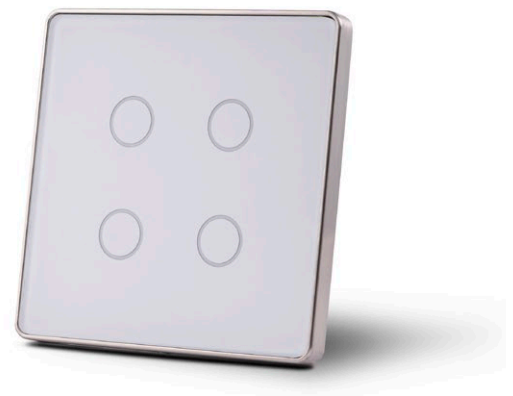

## Scene Controller Switch

Continental Gray  
(Rectangle backlit button)

Model No. **EGCZSC03**

**Finishing:** Unibody CNC milled aluminum frame with brushed aluminum finish; Rectangular buttons with peripheral illumination

## Scene Controller Touch Switch

Black

Model No. **EGCZSC01**

**Finishing:** Zinc Alloy metal frame with tempered glass touch panel with background illumination

eGlu

## Scene Controller Touch Switch

White

Model No. **EGCZSC04**

**Finishing:** Zinc Alloy metal frame with tempered glass touch panel with background illumination