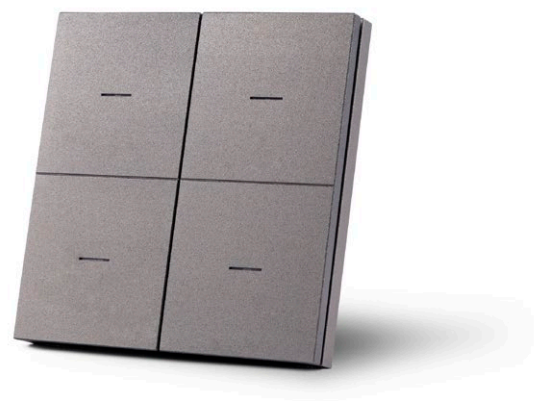

Scene Controller Switch

Metallic Gray

(Square button)

Model No. **EGCZSC07**

Finishing: Unibody CNC milled Aluminum Frame with square metal rocker buttons; laser cut light guide with dual illumination