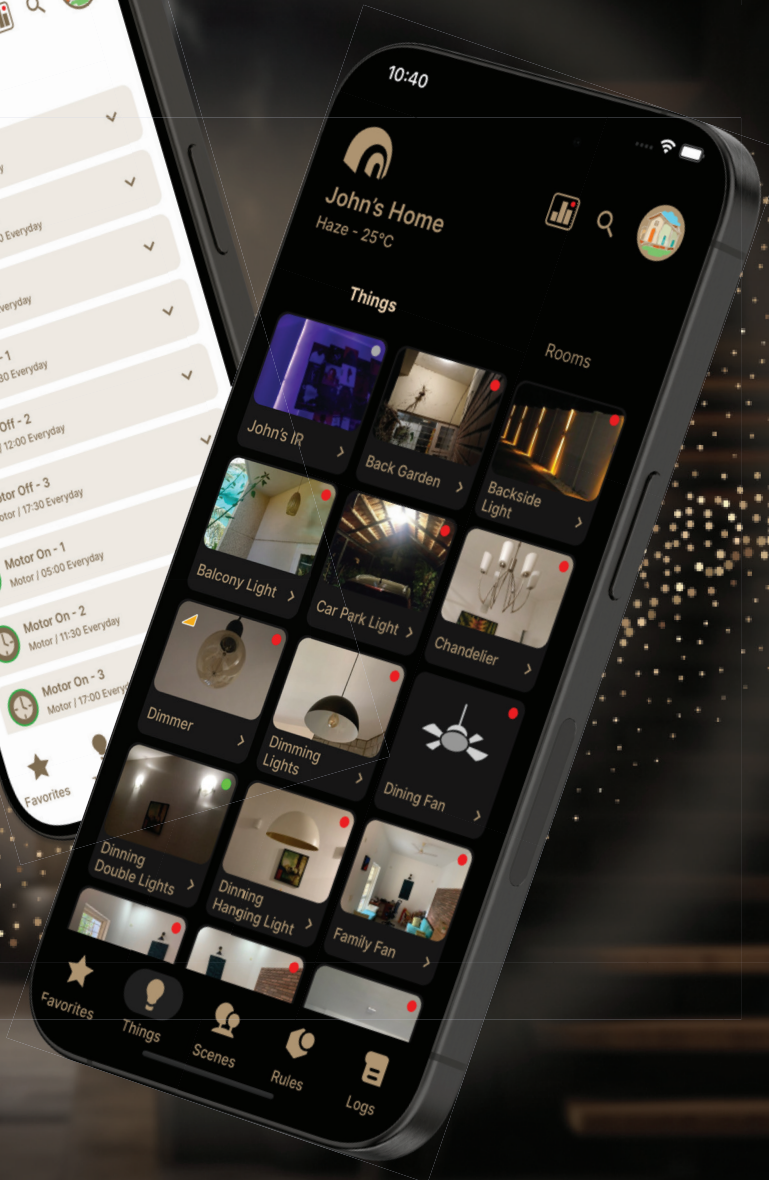

Affluence is in every detail

Switches from eGlu

eGlu Smart Home's premium switch range redefines elegance and intelligence, delivering a seamless fusion of style and technology to elevate your living spaces.

Bring home the true Smart Home experience with eGlu

Smart Curtains

Immerse yourself in the enchanting ambiance as blinds seamlessly become part of your surroundings, unveiling a magical experience.

Smart Gates

Experience seamless control and security with gate automation, where smart technology opens new gateways to convenience.

Smart Entertainment

Turn your living space into a captivating cinematic haven, delivering the full spectrum of the theater experience right to your home.

Smart Appliance

Elevate your lifestyle by seamlessly integrating smart technology to simplify your everyday tasks.

One app to manage everything, from anywhere!

The eGlu App redefines smart home control, providing a unified solution for effortless management from anywhere. Its intuitive design and multi-user access offer real-time control over security, lighting, and appliances through a single interface. More than just an app, eGlu ensures a truly connected home experience, bringing unparalleled convenience to modern living. Embrace the future of home management with eGlu, where control is at your fingertips, wherever you are.